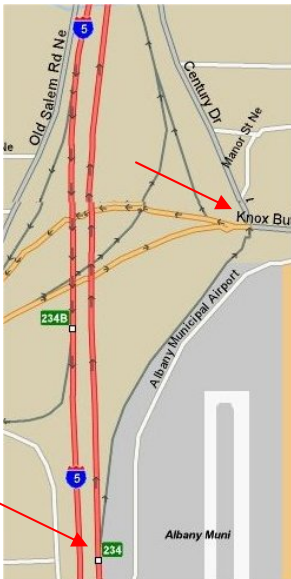

MAP #5

MAP #3