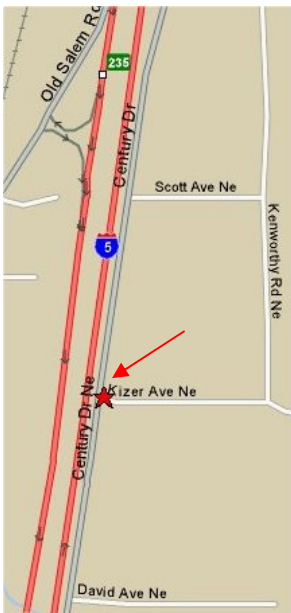

DIRECTIONS TO ALBANY MENNONITE CHURCH

MAP #1

Coming from the North via I-5
 Take EXIT 237 toward VIEWCREST (MAP #1)
 Left across the freeway
 Right on to CENTURY DRIVE NE
 Drive approximately 2.5 miles to Kizer Avenue (MAP #2)
 The church is on the left

Coming from the South via I-5
 Take EXIT 234 toward FAIR/EXPO/KNOX BUTTE (MAP #3)
 Stay straight and go onto CENTURY DRIVE NE
 Drive approximately 1 mile to Kizer Avenue (MAP #2)
 Turn right – church is on the left.

Coming from the North via Highway 20/Santiam Highway
 Merge onto I-5 N Just before the traffic light (MAP #4)
 Take EXIT 234 toward FAIR/EXPO/KNOX BUTTE (MAP #3)
 Stay straight and go onto CENTURY DRIVE NE
 Drive approximately 1 mile to Kizer Avenue (MAP #2)
 Turn right – church is on the left.

MAP #2

Coming from the South via 99E/Pacific Blvd
 Stay straight, going under the I-5 overpass to go onto Knox Butte Rd (MAP #5)
 Turn left onto Centry Drive NE
 Drive approximately 1 mile to Kizer Avenue (MAP #2)
 Turn right – church is on the left.