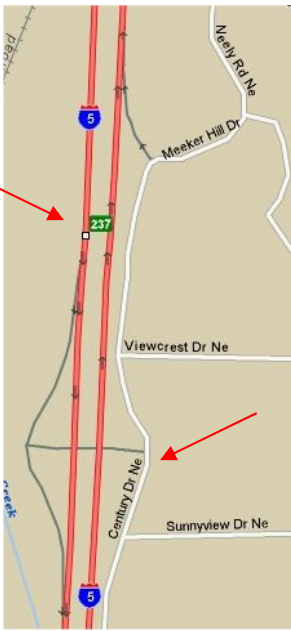

DIRECTIONS TO ALBANY MENNONITE CHURCH

MAP #1

Coming from the North via I-5
 Take EXIT 237 toward VIEWCREST (MAP #1)
 Left across the freeway
 Right on to CENTURY DRIVE NE
 Drive approximately 2.5 miles to Kizer Avenue (MAP #2)
 The church is on the left

Coming from the South via I-5
 Take EXIT 234 toward FAIR/EXPO/KNOX BUTTE (MAP #3)
 Stay straight and go onto CENTURY DRIVE NE
 Drive approximately 1 mile to Kizer Avenue (MAP #2)
 Turn right – church is on the left.

Coming from the North via Highway 20/Santiam Highway
 Merge onto I-5 N Just before the traffic light (MAP #4)
 Take EXIT 234 toward FAIR/EXPO/KNOX BUTTE (MAP #3)
 Stay straight and go onto CENTURY DRIVE NE
 Drive approximately 1 mile to Kizer Avenue (MAP #2)
 Turn right – church is on the left.

MAP #2

Coming from the South via 99E/Pacific Blvd
 Stay straight, going under the I-5 overpass to go onto Knox Butte Rd (MAP #5)
 Turn left onto Centry Drive NE
 Drive approximately 1 mile to Kizer Avenue (MAP #2)
 Turn right – church is on the left.